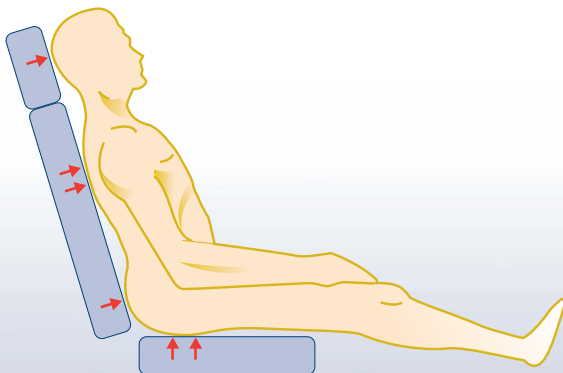

new
NEW new

Comfort Feeling^R system with **memory foam** developed exclusively for KEYTON

It maintains the entire body in the correct position, facilitating muscle relaxation. This bond between body and chair favours rest and a complete sensation of well-being.

conventional system