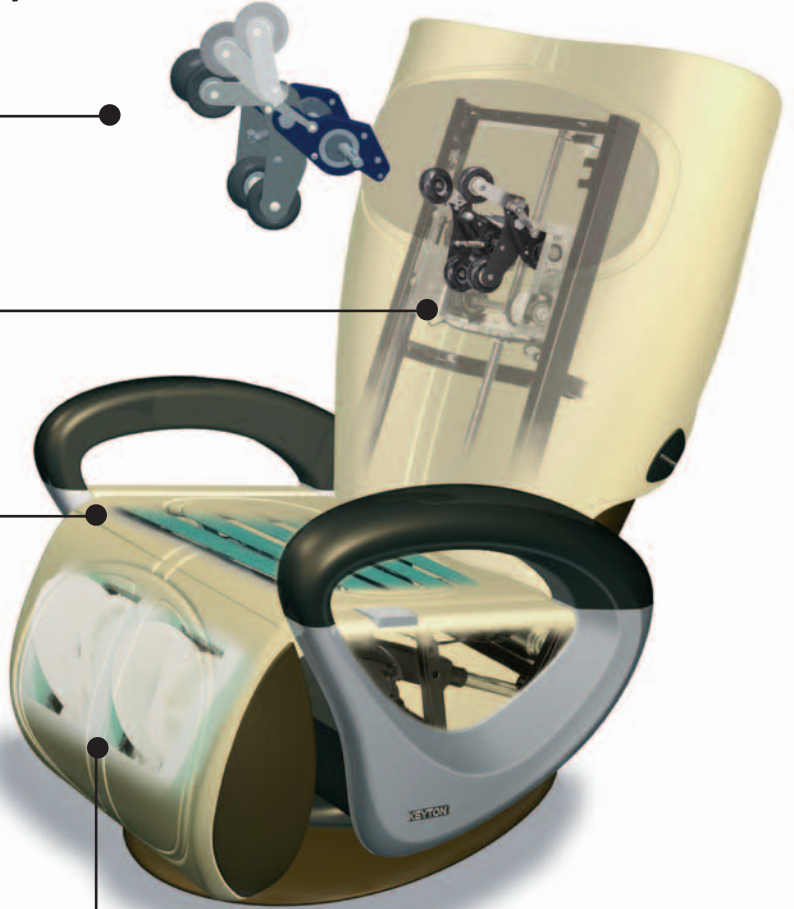

# Sensor FT2<sup>®</sup>

## the comprehensive solution in massage systems

Massage system that **provides an accurate and deep massage to the shoulder area**. Its **mobile head technology** allows it to adjust to perfectly fit your back, thus providing a deep neck and lumbar massage.

Exclusive system that **scans 62 points of your back**, adapting the massage programmes to everybody's needs.

The seat pad incorporates a massage system that **improves circulation in the legs**.

An innovative leg massage system capable of a wide range of movements, providing a totally natural massage that **improves circulation**.